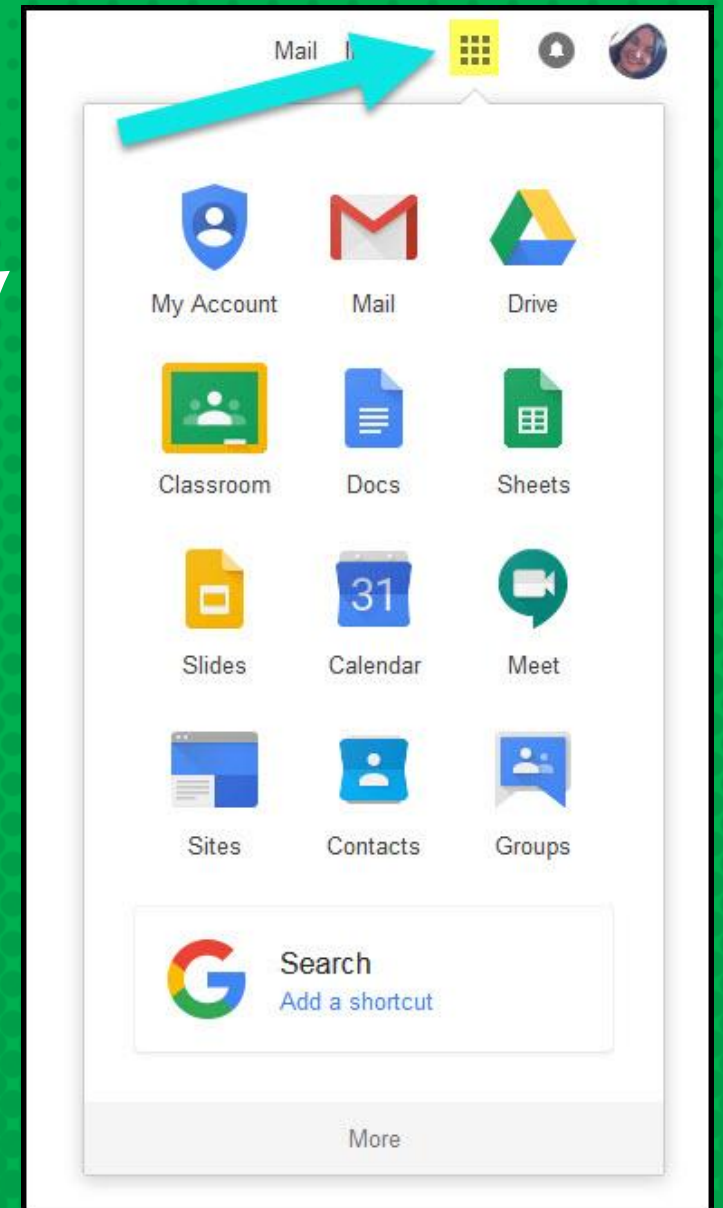

4

Type in your child's
Google Email address
& click "next."

Getting Started

A screenshot of a Google login page. At the top left is the Google logo. Below it, the text "Hi Tanya" is displayed, followed by a small profile icon and the email address "bratton@opsb.info". Underneath is a text input field with the placeholder "Enter your password". To the left of the input field is a link that says "Forgot password?". To the right of the input field is a blue button labeled "NEXT". A red arrow points from a red-bordered box containing the text "Click on Next" to the "NEXT" button.

5

Type in your
PASSWORD
& click "next."

NOW YOU'LL SEE

that you are signed in to
your Google Apps for
Education account!

GOOGLE SUITE

Click on the 9 squares (Waffle/Rubik's Cube) icon in the top right hand corner to see the Google Suite of Products!