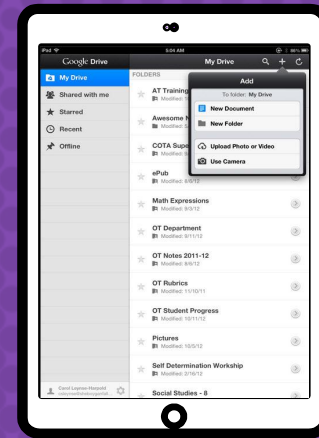

Navigating Classroom

4

Assignment
details

The screenshot displays the Classroom interface with the following elements and callouts:

- 1** Classwork Tab
- 2** View your work
- 3** Google Calendar and Class Drive folder
- 4** People
- 5** All topics
- 6** Benchmark Tests
- 7** Assignment Title: For the Week of September 2 - 6
- 8** Assignment Due Date: Due Today
- 9** Assignment Status: Assigned
- 10** Attached files/links: Day 1 - Multistep Equatio... PDF, Day 2 - Variables on Both... PDF, Day 3 - Infinite & No Solu... PDF, Day 4 - Algebraic Propor... PDF
- 11** Click to view assignment

1 Classwork Tab	5 Topics available	9 Assignment Status
2 See your Grades	6 Topic Headings	10 Attached files/links
3 See Due Dates	7 Assignment Title	11 Click to view assignment
4 View your files	8 Assignment Due Date	

ACCESS

ANYWHERE

ANDROID

IPHONE

TABLET

DESKTOP

GOOGLE APPS

allow you to edit Google assignments from any device that is connected to the internet!