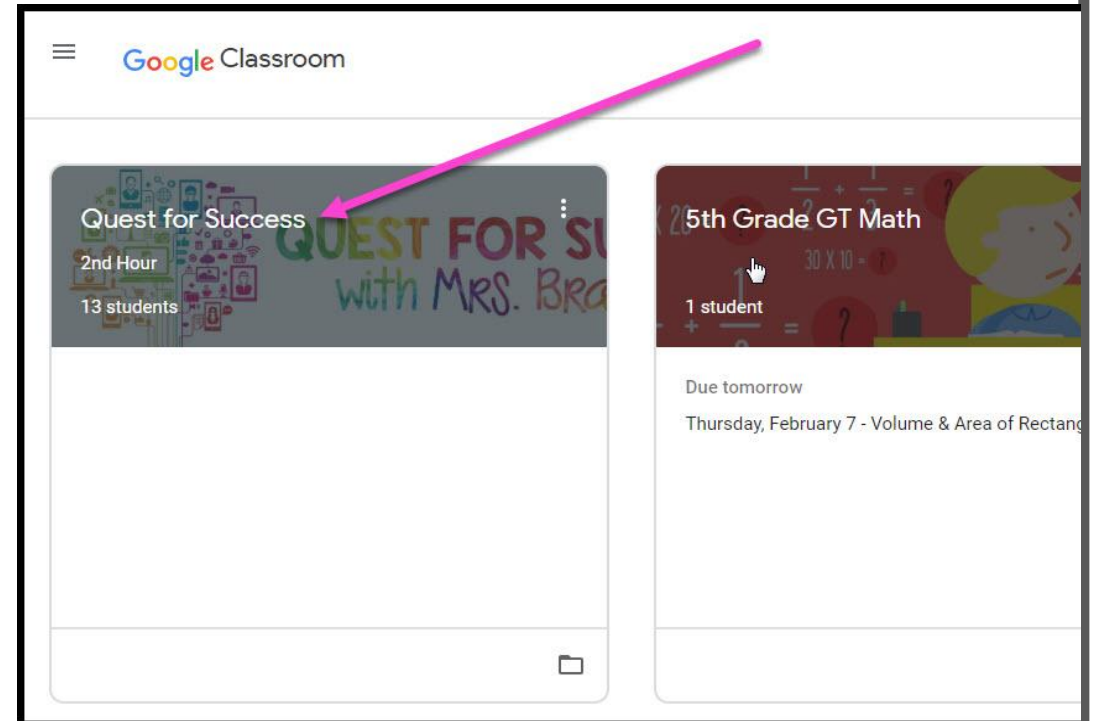

Navigating Classroom

1

Click on the waffle button and then the [Google Classroom](#) icon.

Navigating Classroom

2

Click on the class you wish to view.

Navigating Classroom

 = High Interest for Parents

3

Page tools
(Left side)

The screenshot shows a Classroom page for '3rd hour Science'. The interface includes a top navigation bar with a menu icon (1), the current class name (2), and tabs for 'Stream' (3), 'Classwork' (4), and 'People' (5). On the right side of the top bar are a waffle button (6) and a profile picture (7). The main content area features a header with the class name and a background image of tools. Below this is an 'Upcoming' section (8) with a message 'Woohoo, no work due soon!' and a 'View all' link. To the right is a text input field for sharing updates. At the bottom, there is a section for class updates (9) with a toggle for 'See when new assignments are posted'.