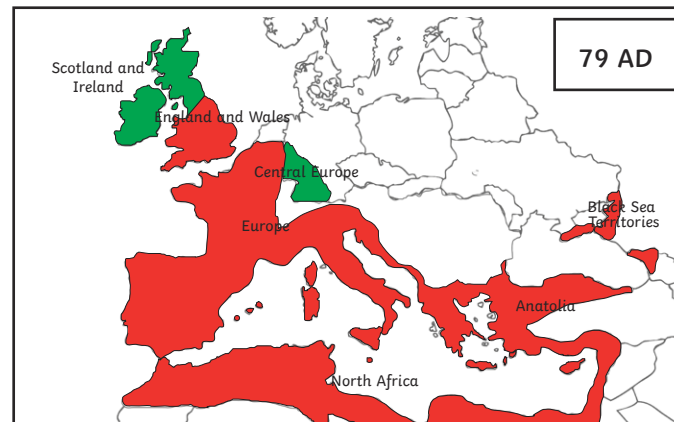

Roman Empire Celts and Romans Map

800 BC

Colour in Central Europe as Celtic.
Colour in the city of Rome as Roman.

237 BC

Colour in North West Spain and Portugal, Central Europe, Anatolia and the British Isles as Celtic.
Colour in Italy, Corsica and Sardinia as Roman.

Celtic territories

Large Celtic settlements

Roman territories

Large Roman cities

Roman Empire Celts and Romans Map - Answers

800 BC

Colour in Central Europe as Celtic.
Colour in the city of Rome as Roman.

237 BC

Colour in North West Spain and Portugal, Central Europe, Anatolia and the British Isles as Celtic.
Colour in Italy, Corsica and Sardinia as Roman.

133 BC

Colour in North West Spain and Portugal, Central Europe and the British Isles as Celtic.
Colour in Southern Europe, North Africa, Greece and Anatolia and Black Sea Territories as Roman.

44 BC

Colour in North West Spain and Portugal, Central Europe and the British Isles as Celtic.
Colour in Southern Europe and Gaul, North Africa, Greece and Anatolia and Black Sea Territories as Roman.

79 AD