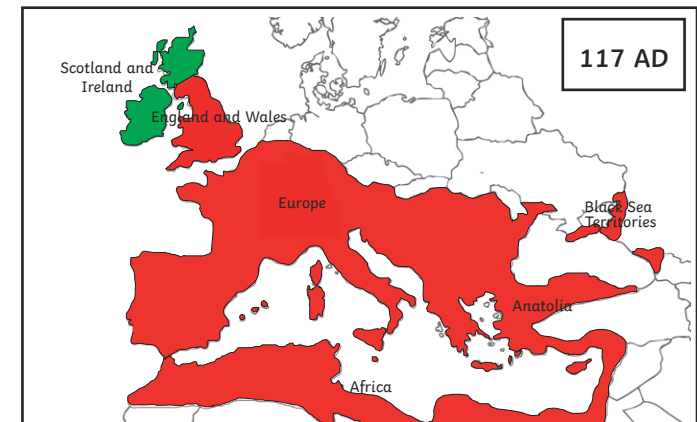

117 AD

Colour in Scotland and Ireland as Celtic. Colour in Europe, Anatolia, North Africa, England, Wales and the Black Sea Territories as Roman.

Celtic territories
 Large Celtic settlements
 Roman territories
 Large Roman cities