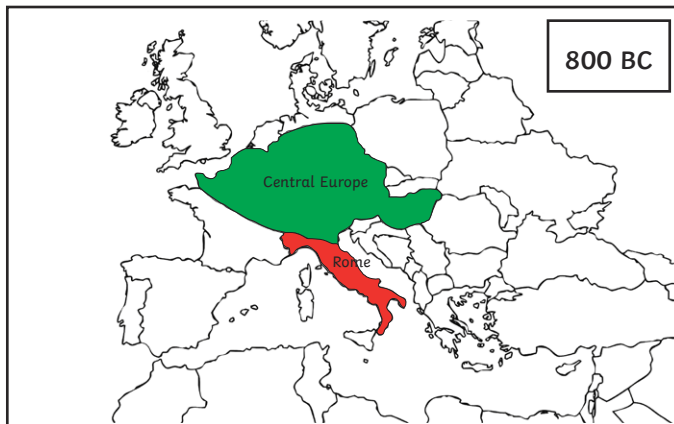

Roman Empire Celts and Romans Map

800 BC

Colour in Central Europe as Celtic.
Colour in the city of Rome as Roman.

237 BC

Colour in North West Spain and Portugal, Central Europe, Anatolia and the British Isles as Celtic.
Colour in Italy, Corsica and Sardinia as Roman.

79 AD

Colour in Central Europe, Scotland and Ireland as Celtic.
Colour in Europe, North Africa, Anatolia, England and Wales and Black Sea Territories as Roman.

117 AD

Colour in Scotland and Ireland as Celtic. Colour in Europe, Anatolia, North Africa, England, Wales and the Black Sea Territories as Roman.

Celtic territories

Large Celtic settlements

Roman territories

Large Roman cities

Roman Empire Celts and Romans Map - Answers

800 BC

Colour in Central Europe as Celtic.
Colour in the city of Rome as Roman.

237 BC

Colour in North West Spain and Portugal, Central Europe, Anatolia and the British Isles as Celtic.
Colour in Italy, Corsica and Sardinia as Roman.

133 BC

Colour in North West Spain and Portugal, Central Europe and the British Isles as Celtic.
Colour in Southern Europe, North Africa, Greece and Anatolia and Black Sea Territories as Roman.