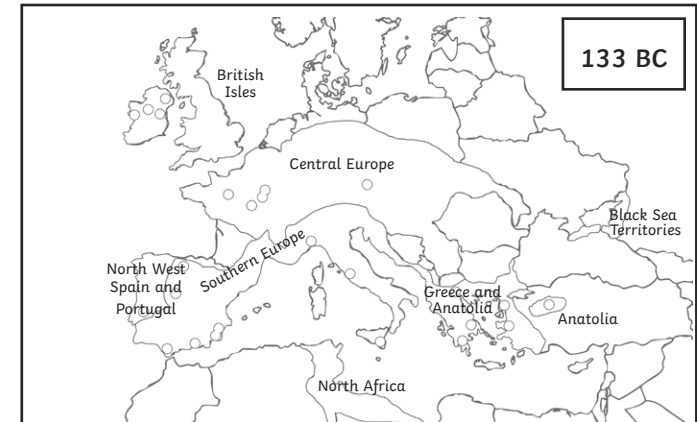

Roman Empire Celts and Romans Map

800 BC

Colour in Central Europe as Celtic.
Colour in the city of Rome as Roman.

237 BC

Colour in North West Spain and Portugal, Central Europe, Anatolia and the British Isles as Celtic.
Colour in Italy, Corsica and Sardinia as Roman.

133 BC

Colour in North West Spain and Portugal, Central Europe and the British Isles as Celtic.
Colour in Southern Europe, North Africa, Greece and Anatolia and Black Sea Territories as Roman.

44 BC

Colour in North West Spain and Portugal, Central Europe and the British Isles as Celtic.
Colour in Southern Europe and Gaul, North Africa, Greece and Anatolia and Black Sea Territories as Roman.

79 AD

Colour in Central Europe, Scotland and Ireland as Celtic.
Colour in Europe, North Africa, Anatolia, England and Wales and Black Sea Territories as Roman.

117 AD

Colour in Scotland and Ireland as Celtic. Colour in Europe, Anatolia, North Africa, England, Wales and the Black Sea Territories as Roman.

Colour in Central Europe, Scotland and Ireland as Celtic.
Colour in Europe, North Africa, Anatolia, England and Wales and Black Sea Territories as Roman.

117 AD

Colour in Scotland and Ireland as Celtic. Colour in Europe, Anatolia, North Africa, England, Wales and the Black Sea Territories as Roman.