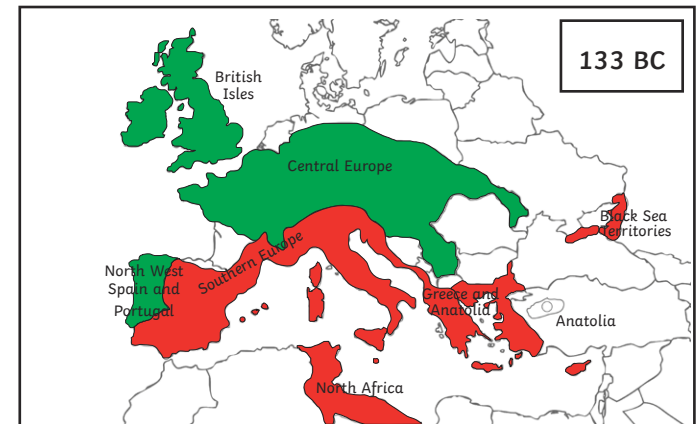

Roman Empire Celts and Romans Map

800 BC

Colour in Central Europe as Celtic.
Colour in the city of Rome as Roman.

237 BC

Colour in North West Spain and Portugal, Central Europe, Anatolia and the British Isles as Celtic.
Colour in Italy, Corsica and Sardinia as Roman.

79 AD

Colour in Central Europe, Scotland and Ireland as Celtic.
Colour in Europe, North Africa, Anatolia, England and Wales and Black Sea Territories as Roman.

117 AD

Colour in Scotland and Ireland as Celtic. Colour in Europe, Anatolia, North Africa, England, Wales and the Black Sea Territories as Roman.

Celtic territories

Large Celtic settlements

Roman territories

Large Roman cities

Roman Empire Celts and Romans Map - Answers

800 BC

Colour in Central Europe as Celtic.
Colour in the city of Rome as Roman.

237 BC

Colour in North West Spain and Portugal, Central Europe, Anatolia and the British Isles as Celtic.
Colour in Italy, Corsica and Sardinia as Roman.

133 BC

Colour in North West Spain and Portugal, Central Europe and the British Isles as Celtic.
Colour in Southern Europe, North Africa, Greece and Anatolia and Black Sea Territories as Roman.