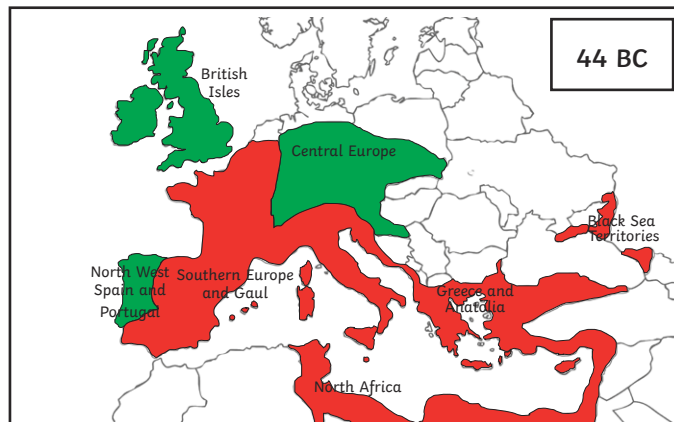

Roman Empire Celts and Romans Map

800 BC

Colour in Central Europe as Celtic.
Colour in the city of Rome as Roman.

237 BC

Colour in North West Spain and Portugal, Central Europe, Anatolia and the British Isles as Celtic.
Colour in Italy, Corsica and Sardinia as Roman.

79 AD

Colour in Central Europe, Scotland and Ireland as Celtic.
Colour in Europe, North Africa, Anatolia, England and Wales and Black Sea Territories as Roman.

117 AD

Colour in Scotland and Ireland as Celtic. Colour in Europe, Anatolia, North Africa, England, Wales and the Black Sea Territories as Roman.

Celtic territories

Large Celtic settlements

Roman territories

Large Roman cities

Roman Empire Celts and Romans Map - Answers

800 BC

Colour in Central Europe as Celtic.
Colour in the city of Rome as Roman.

237 BC

Colour in North West Spain and Portugal, Central Europe, Anatolia and the British Isles as Celtic.
Colour in Italy, Corsica and Sardinia as Roman.

133 BC

Colour in North West Spain and Portugal, Central Europe and the British Isles as Celtic.
Colour in Southern Europe, North Africa, Greece and Anatolia and Black Sea Territories as Roman.