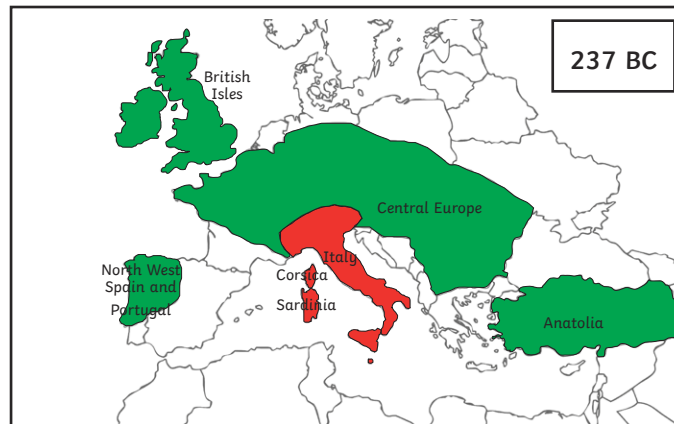

Roman Empire Celts and Romans Map

800 BC

Colour in Central Europe as Celtic.
Colour in the city of Rome as Roman.

237 BC

Colour in North West Spain and Portugal, Central Europe, Anatolia and the British Isles as Celtic.
Colour in Italy, Corsica and Sardinia as Roman.

79 AD

Colour in Central Europe, Scotland and Ireland as Celtic.
Colour in Europe, North Africa, Anatolia, England and Wales and Black Sea Territories as Roman.

117 AD

Colour in Scotland and Ireland as Celtic. Colour in Europe, Anatolia, North Africa, England, Wales and the Black Sea Territories as Roman.

Celtic territories

Large Celtic settlements

Roman territories

Large Roman cities

Roman Empire Celts and Romans Map - Answers

800 BC

Colour in Central Europe as Celtic.
Colour in the city of Rome as Roman.

237 BC

Colour in North West Spain and Portugal, Central Europe, Anatolia and the British Isles as Celtic.
Colour in Italy, Corsica and Sardinia as Roman.

133 BC

Colour in North West Spain and Portugal, Central Europe and the British Isles as Celtic.
Colour in Southern Europe, North Africa, Greece and Anatolia and Black Sea Territories as Roman.